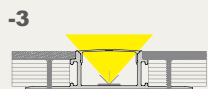

Installation / Instalación

Code

PFP563 (Only profile / Solo perfil)

PFD0563 (Profile with opal diffuser / Perfil con disipador opal)

PFO563 (Perfil con disipador opal y clips / Profile with opal diffuser and clips)

Color

Matte White

Matte Black

Living Alu

Length

Custom Made

2m

2

W

D

A