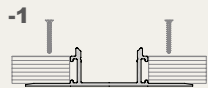

Installation / Instalación

Code

PFP563 (Only profile / Solo perfil)

PFD0563 (Profile with opal diffuser / Perfil con disipador opal)

PFO563 (Perfil con disipador opal y clips / Profile with opal diffuser and clips)

Color

Matte White

Matte Black

Living Alu

Length

Custom Made

2m

2

W

D

A