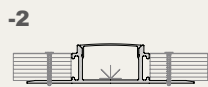

Installation / Instalación

Code

PFP563 (Only profile / Solo perfil)

PFD0563 (Profile with opal diffuser / Perfil con disipador opal)

PFO563 (Perfil con disipador opal y clips / Profile with opal diffuser and clips)

Color

Matte White

Matte Black

Living Alu

Length

Custom Made

2m

2

W

D

A