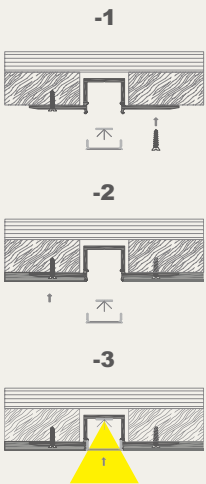

Installation / Instalación

Code

PFP329 (Only profile / Solo perfil)

PFD0329 (Profile with opal diffuser / Perfil con disipador opal)

PFO329 (Perfil con disipador opal y clips / Profile with opal diffuser and clips)

Color

Matte White

Matte Black

Living Alu

Length

Custom Made

2m

2